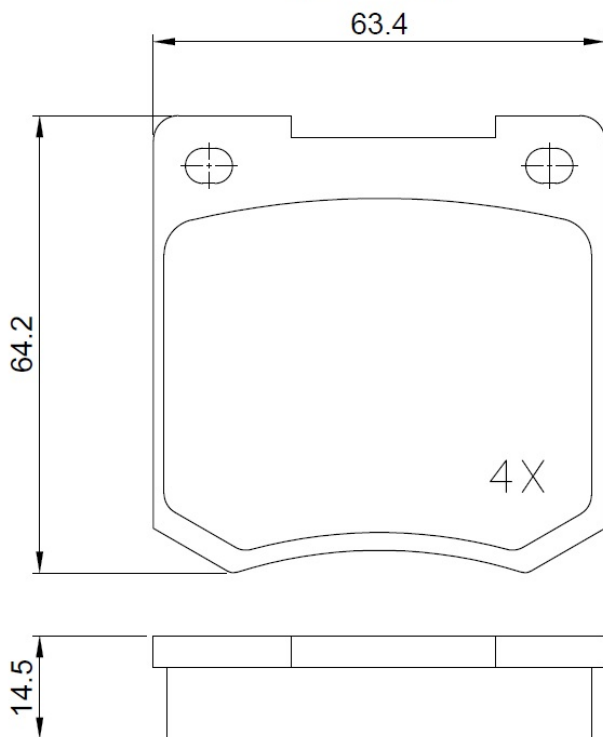

Make: TRIUMPH

Model: Dolomite

Part Number: ADB02117

Vehicle Manufacturing/Engine:

ADB02117

Specifications

Fitting Position	:	Front
Model Date	:	1972-
Or. Caliper	:	
WVA	:	
FMSI	:	
Length	:	63.4
Width	:	64.2
Thickness	:	14.5