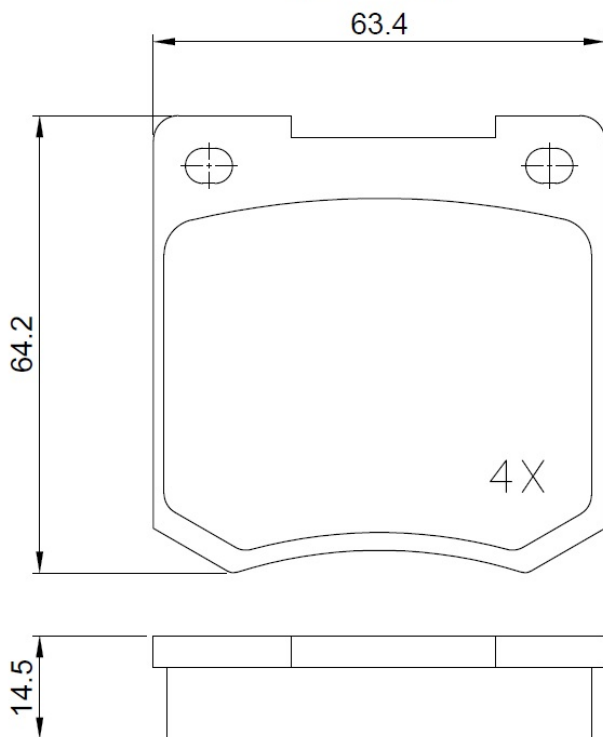

Make: TRIUMPH

Model: Toledo

Part Number: ADB02117

Vehicle Manufacturing/Engine:

ADB02117

Specifications

Fitting Position	:	Front
Model Date	:	1973-
Or. Caliper	:	
WVA	:	
FMSI	:	
Length	:	63.4
Width	:	64.2
Thickness	:	14.5