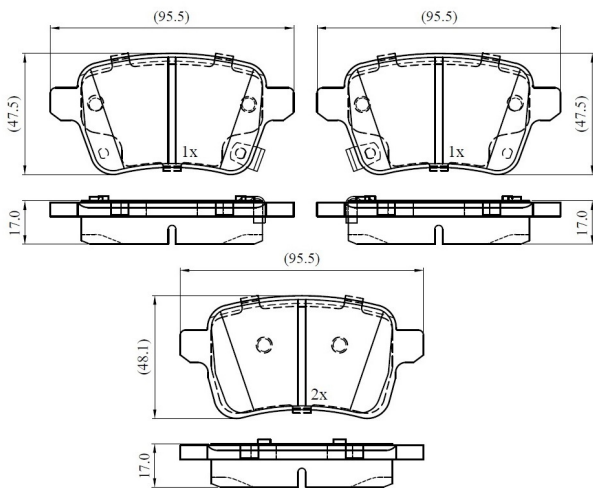

Make: VAUXHALL

Model: ADAM

Part Number: ADB33235

Vehicle Manufacturing/Engine:

ADB33235

Specifications

Fitting Position	:	Rear
Model Date	:	2014-2018

Or. Caliper	:	
WVA	:	22220
FMSI	:	
Length	:	95.5
Width	:	47.5/48.1
Thickness	:	17