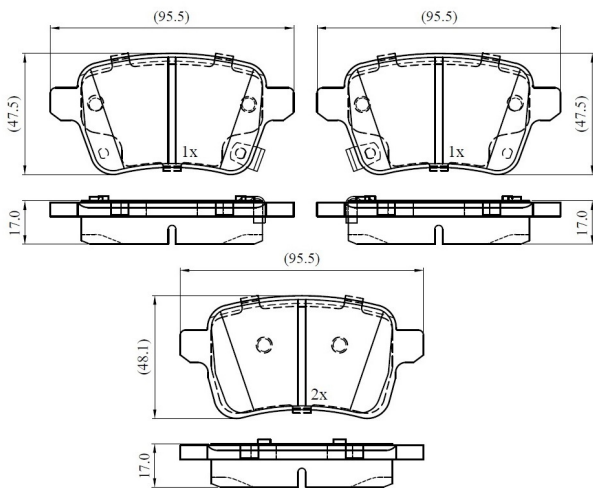

Make: VAUXHALL

Model: ADAM

Part Number: ADB33235

Vehicle Manufacturing/Engine:

ADB33235

Specifications

Fitting Position	:	Rear
Model Date	:	2012-2019

Or. Caliper	:	
WVA	:	22220
FMSI	:	
Length	:	95.5
Width	:	47.5/48.1
Thickness	:	17