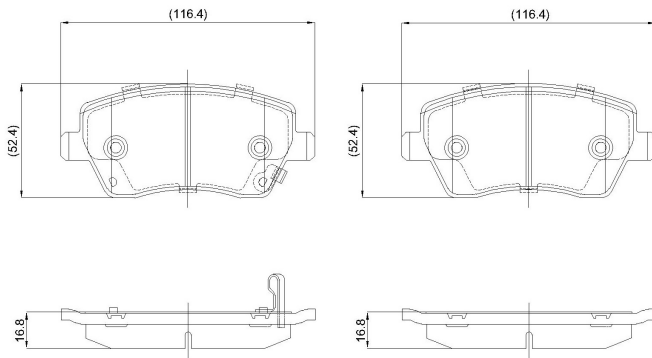

Make: VAUXHALL

Model: Agila MK II

Part Number: ADB32008

Vehicle Manufacturing/Engine:

ADB32008

Specifications

Fitting Position	:	Front
Model Date	:	01/08-->
Or. Caliper	:	Lucas
WVA	:	2,39,73,24,403

FMSI	:	
Length	:	116.4
Width	:	52.4
Thickness	:	16.8