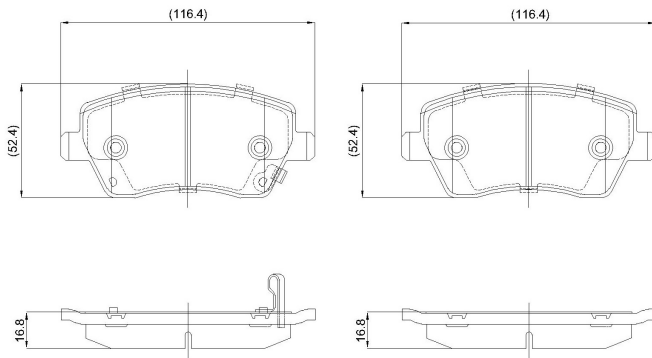

Make: VAUXHALL

Model: Agila MK II

Part Number: ADB32008

Vehicle Manufacturing/Engine:

ADB32008

Specifications

Fitting Position	:	Front
Model Date	:	05/09-->
Or. Caliper	:	Lucas
WVA	:	2,39,73,24,403

FMSI	:	
Length	:	116.4
Width	:	52.4
Thickness	:	16.8