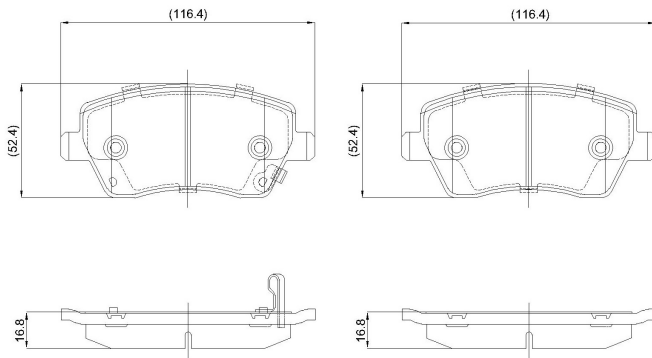

Make: VAUXHALL

Model: Agila MK II

Part Number: ADB32008

Vehicle Manufacturing/Engine:

ADB32008

Specifications

Fitting Position	:	Front
Model Date	:	01/2008->
Or. Caliper	:	
WVA	:	23973, 24403

FMSI	:	
Length	:	116.6
Width	:	52.6
Thickness	:	16.8