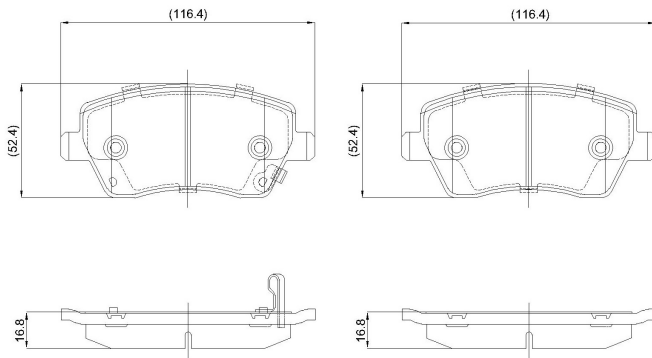

Make: VAUXHALL

Model: Agila MK II

Part Number: ADB32008

Vehicle Manufacturing/Engine:

ADB32008

Specifications

Fitting Position	:	Front
Model Date	:	01/2008->11/2014
Or. Caliper	:	
WVA	:	23973, 24403

FMSI	:	
Length	:	116.6
Width	:	52.6
Thickness	:	16.8