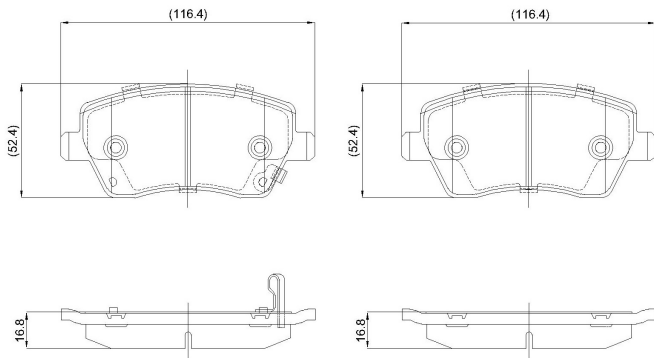

Make: VAUXHALL

Model: Agila MK II

Part Number: ADB32008

Vehicle Manufacturing/Engine:

ADB32008

Specifications

Fitting Position	:	Front
Model Date	:	05/2009->
Or. Caliper	:	
WVA	:	23973, 24403

FMSI	:	
Length	:	116.6
Width	:	52.6
Thickness	:	16.8