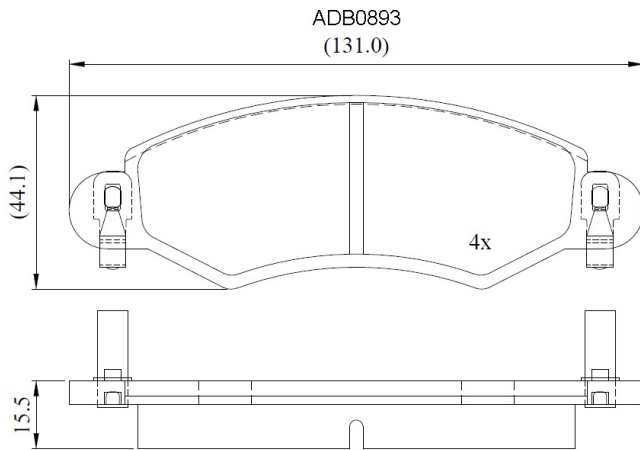

Make: VAUXHALL

Model: Agila

Part Number: ADB0893

Vehicle Manufacturing/Engine:

Specifications

Fitting Position	:	Front
Model Date	:	06/00->
Or. Caliper	:	Bosch
WVA	:	23253

FMSI	:	
Length	:	131
Width	:	44.1
Thickness	:	15.5