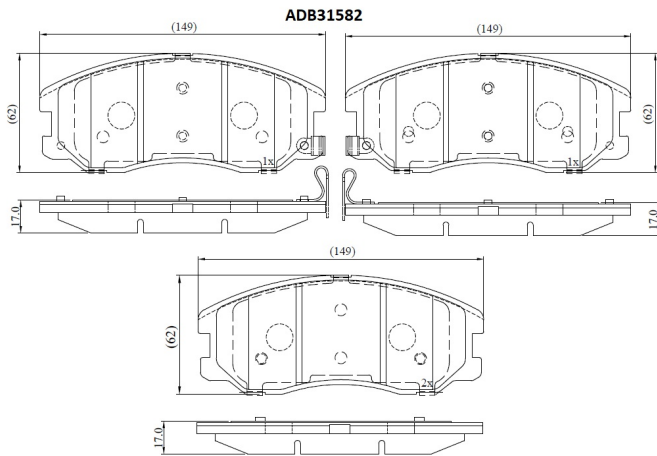

Make: VAUXHALL

Model: ANTARA A

Part Number: ADB31582

Vehicle Manufacturing/Engine:

Specifications

Fitting Position	:	Front
Model Date	:	2006-2011
Or. Caliper	:	
WVA	:	24,51,02,45,11,24,512

FMSI	:	
Length	:	149
Width	:	62
Thickness	:	17