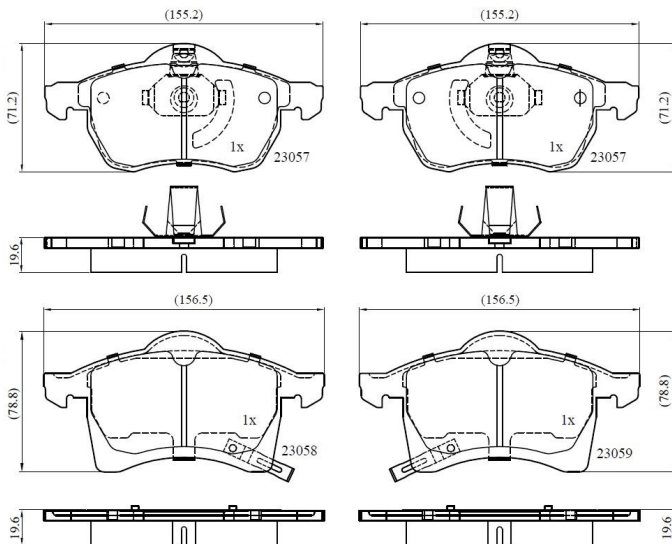

Make: VAUXHALL

Model: Astra (07/98->)

Part Number: ADB3583

Vehicle Manufacturing/Engine:

ADB3583

Specifications

Fitting Position	:	Front
Model Date	:	07/98->

Or. Caliper	:	Ate
WVA	:	2,31,16,23,060
FMSI	:	
Length	:	156.4/155.2
Width	:	78.6/71.2
Thickness	:	19.6