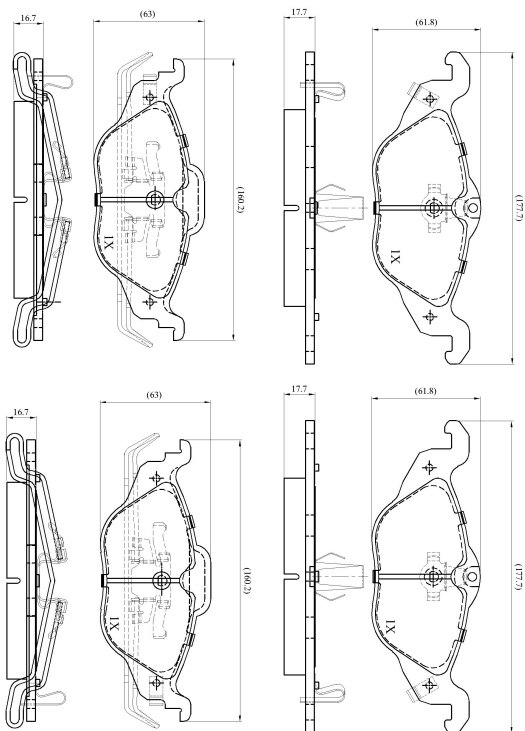

**Make: VAUXHALL**

**Model: Astra (07/98->)**

**Part Number: ADB3584**

**Vehicle Manufacturing/Engine:**

ADB3584

## Specifications

<b>Fitting Position</b>	:	Front
<b>Model Date</b>	:	07/98->
<b>Or. Caliper</b>	:	Ate
<b>WVA</b>	:	23063
<b>FMSI</b>	:	
<b>Length</b>	:	177.7/160.2
<b>Width</b>	:	61.8/63.0
<b>Thickness</b>	:	17.7/16.7