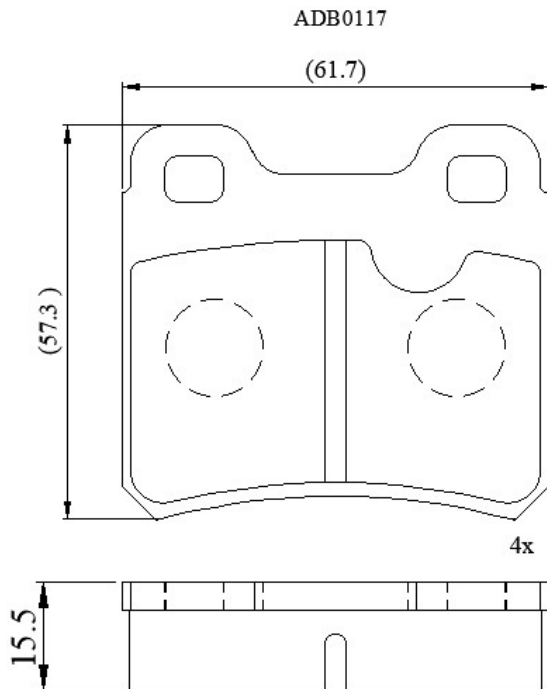

Make: VAUXHALL

Model: Astra (10/91-07/98)

Part Number: ADB0117

Vehicle Manufacturing/Engine:

Specifications

Fitting Position	:	Rear
Model Date	:	10/91-07/98
Or. Caliper	:	Ate
WVA	:	21140
FMSI	:	
Length	:	61.7
Width	:	57.3
Thickness	:	15.5