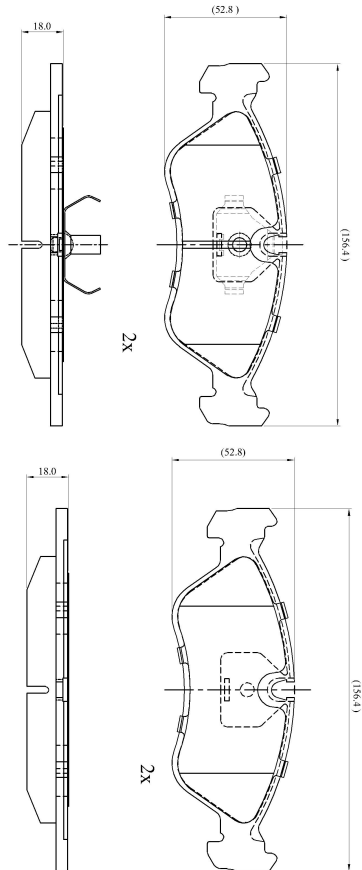

Make: VAUXHALL

Model: Astra (10/91-07/98)

Part Number: ADB0150

Vehicle Manufacturing/Engine:

ADB0150

Specifications

Fitting Position	:	Front
Model Date	:	10/91-08/94
Or. Caliper	:	Ate
WVA	:	21190
FMSI	:	
Length	:	156.4
Width	:	52.8
Thickness	:	18