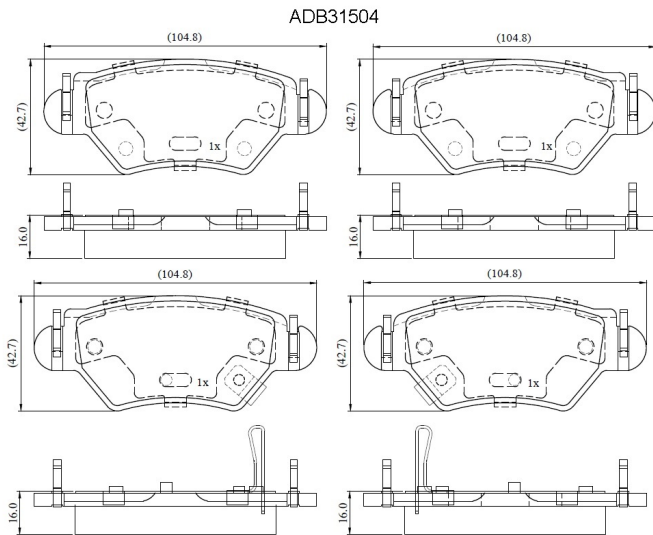

Make: VAUXHALL

Model: Astra 1.4,1.6,2.0

Part Number: ADB31504

Vehicle Manufacturing/Engine:

Specifications

Fitting Position	:	Rear
Model Date	:	09/98-->
Or. Caliper	:	Bosch

WVA	:	23054/23055
FMSI	:	
Length	:	104.8
Width	:	42.7
Thickness	:	16