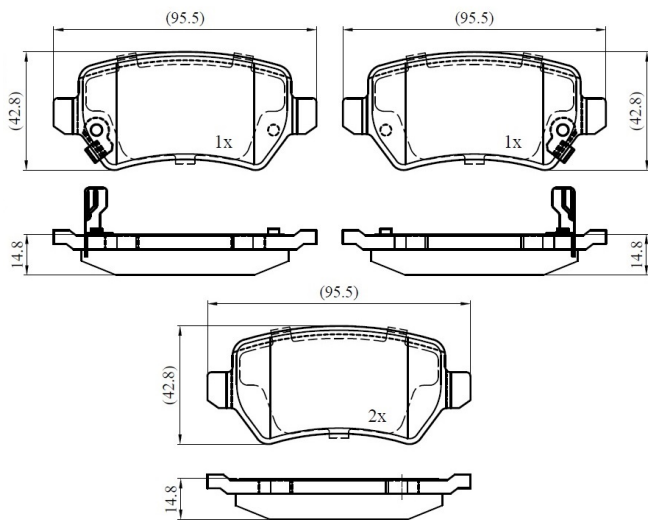

Make: VAUXHALL

Model: Astra MK IV Estate

Part Number: ADB31551

Vehicle Manufacturing/Engine:

ADB31551

Specifications

Fitting Position	:	Rear
Model Date	:	02/98-->
Or. Caliper	:	Lucas

WVA	:	2,34,16,23,41,72,36,54,00,000
FMSI	:	
Length	:	95.5
Width	:	42.8
Thickness	:	14.8