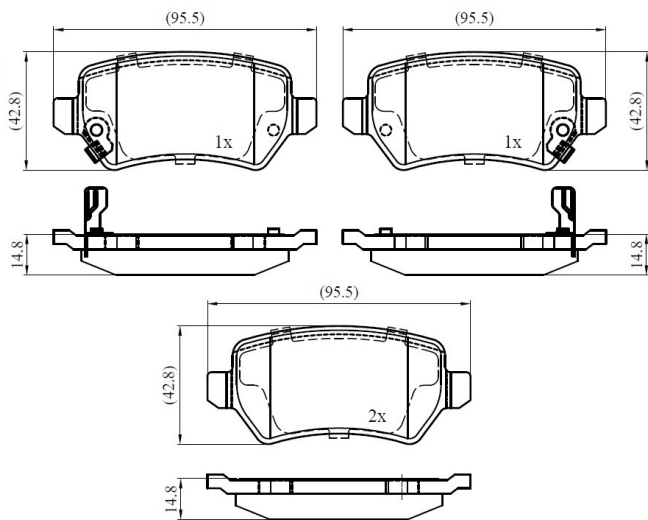

Make: VAUXHALL

Model: Astra MK IV Estate

Part Number: ADB31551

Vehicle Manufacturing/Engine:

ADB31551

Specifications

Fitting Position	:	Rear
Model Date	:	09/02-->
Or. Caliper	:	Lucas

WVA	:	2,34,16,23,41,72,36,54,00,000
FMSI	:	
Length	:	95.5
Width	:	42.8
Thickness	:	14.8