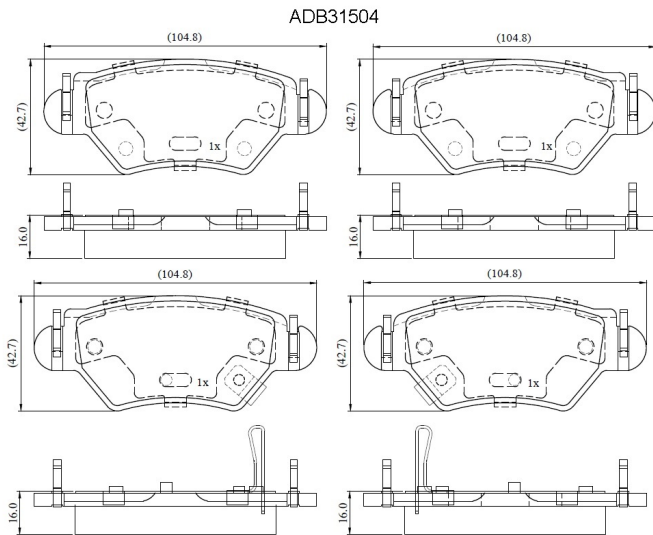

Make: VAUXHALL

Model: Astra MK IV

Part Number: ADB31504

Vehicle Manufacturing/Engine:

Specifications

Fitting Position	:	Rear
Model Date	:	02/98-->
Or. Caliper	:	Bosch

WVA	:	23052
FMSI	:	
Length	:	104.8
Width	:	42.7
Thickness	:	16