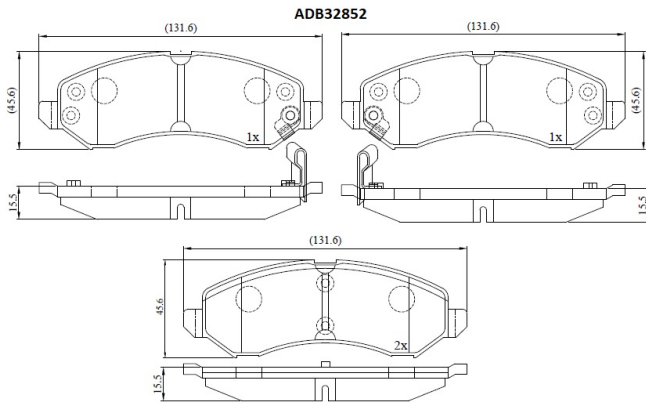

Make: VAUXHALL

Model: ASTRA Mk V (H) Estate

Part Number: ADB32852

Vehicle Manufacturing/Engine:

Specifications

Fitting Position	:	Rear
Model Date	:	2004-2010
Or. Caliper	:	
WVA	:	23417
FMSI	:	

Length	:
Width	:
Thickness	: