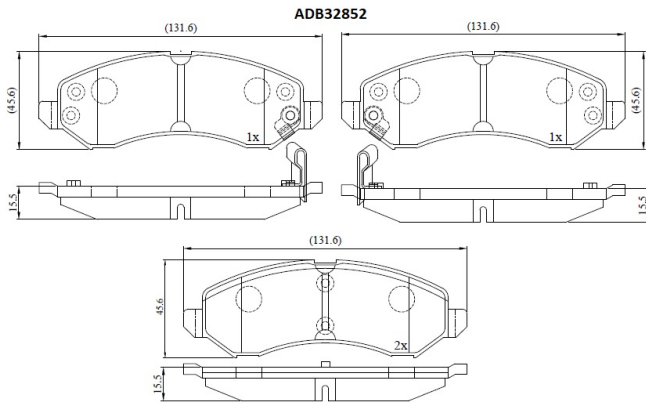

Make: VAUXHALL

Model: ASTRA Mk V (H) Sport Hatch

Part Number: ADB32852

Vehicle Manufacturing/Engine:

Specifications

Fitting Position	:	Rear
Model Date	:	2005-2010
Or. Caliper	:	
WVA	:	23417
FMSI	:	

Length	:
Width	:
Thickness	: