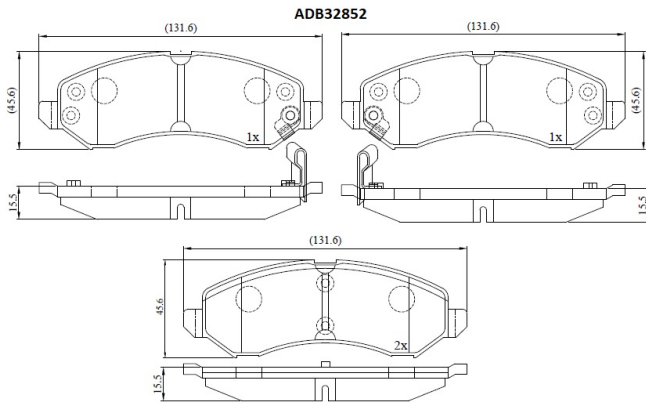

Make: VAUXHALL

Model: ASTRA Mk V (H) TwinTop

Part Number: ADB32852

Vehicle Manufacturing/Engine:

Specifications

Fitting Position	:	Rear
Model Date	:	2006-2010
Or. Caliper	:	
WVA	:	23417
FMSI	:	

Length	:
Width	:
Thickness	: