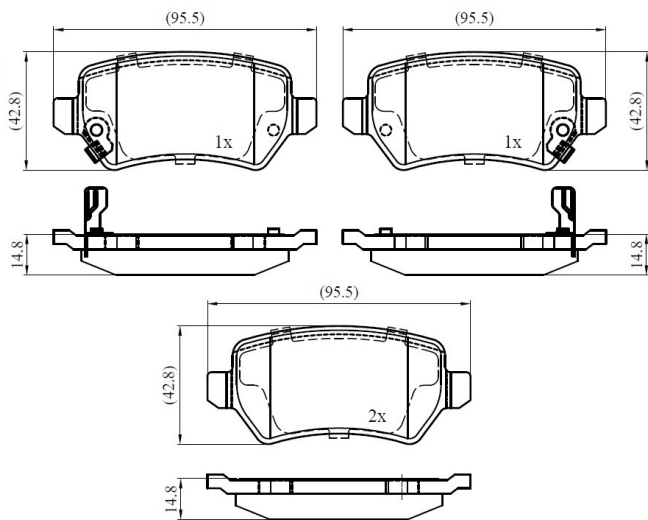

Make: VAUXHALL

Model: Astra MK V Hatchback

Part Number: ADB31551

Vehicle Manufacturing/Engine:

ADB31551

Specifications

Fitting Position	:	Rear
Model Date	:	10/05-->
Or. Caliper	:	Lucas

WVA	:	2,34,16,23,41,72,36,54,00,000
FMSI	:	
Length	:	95.5
Width	:	42.8
Thickness	:	14.8