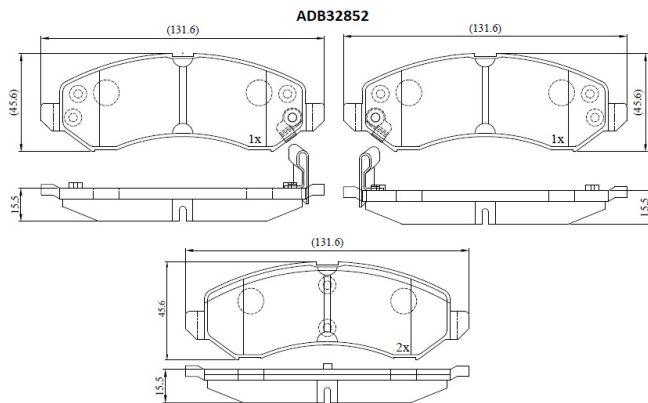

Make: VAUXHALL

Model: ASTRA Mk V

Part Number: ADB32852

Vehicle Manufacturing/Engine:

Specifications

Fitting Position	:	Rear
Model Date	:	2004-2009
Or. Caliper	:	
WVA	:	23417
FMSI	:	

Length	:
Width	:
Thickness	: