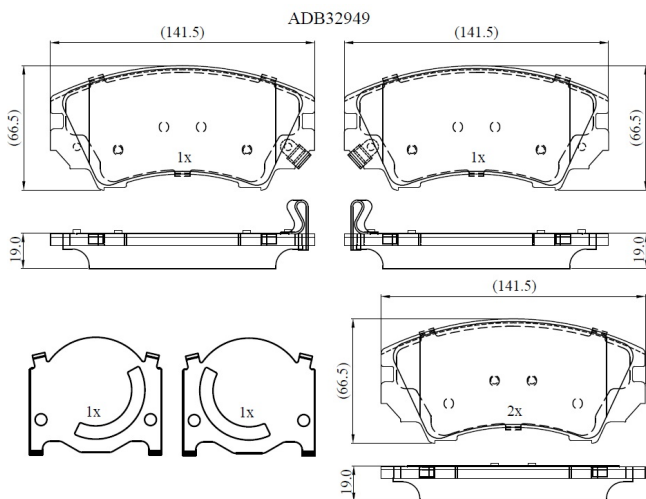

Make: VAUXHALL

Model: ASTRA Mk VI (J) Estate

Part Number: ADB32949

Vehicle Manufacturing/Engine:

Specifications

Fitting Position	:	Front
Model Date	:	2014-2015
Or. Caliper	:	

WVA	:	24412
FMSI	:	
Length	:	
Width	:	
Thickness	:	