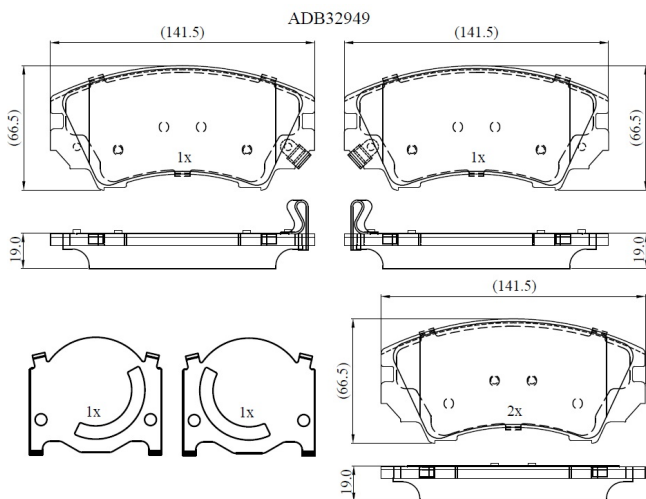

Make: VAUXHALL

Model: ASTRA Mk VI (J) Estate

Part Number: ADB32949

Vehicle Manufacturing/Engine:

Specifications

Fitting Position	:	Front
Model Date	:	2011-2015
Or. Caliper	:	

WVA	:	24412
FMSI	:	
Length	:	
Width	:	
Thickness	:	