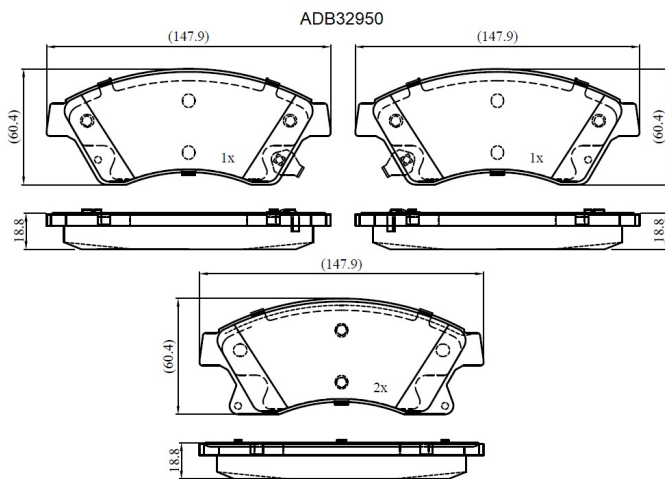

Make: VAUXHALL

Model: ASTRA Mk VI (J) Estate

Part Number: ADB32950

Vehicle Manufacturing/Engine:

Specifications

Fitting Position	:	Front
Model Date	:	2014-2015
Or. Caliper	:	
WVA	:	25031

FMSI	:
Length	:
Width	:
Thickness	: