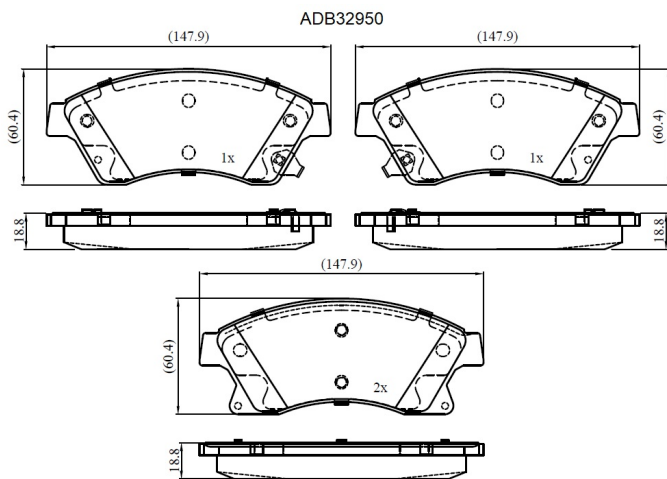

Make: VAUXHALL

Model: ASTRA Mk VI (J) Estate

Part Number: ADB32950

Vehicle Manufacturing/Engine:

Specifications

Fitting Position	:	Front
Model Date	:	2012-2015
Or. Caliper	:	
WVA	:	25031

FMSI	:
Length	:
Width	:
Thickness	: