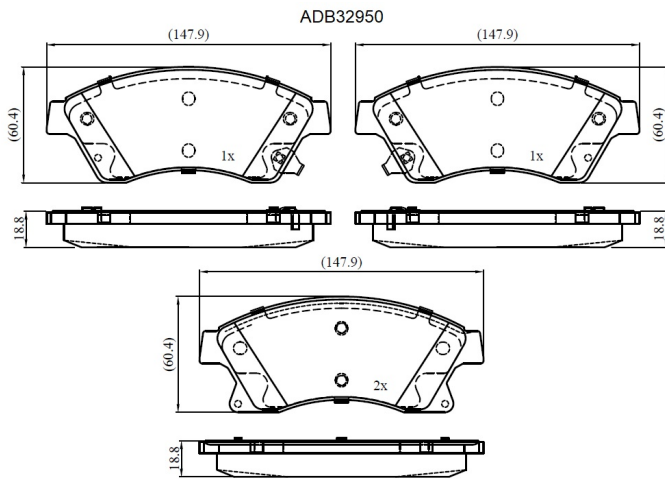

Make: VAUXHALL

Model: ASTRA Mk VI (J) Estate

Part Number: ADB32950

Vehicle Manufacturing/Engine:

Specifications

Fitting Position	:	Front
Model Date	:	2010-2015
Or. Caliper	:	
WVA	:	25031

FMSI	:
Length	:
Width	:
Thickness	: