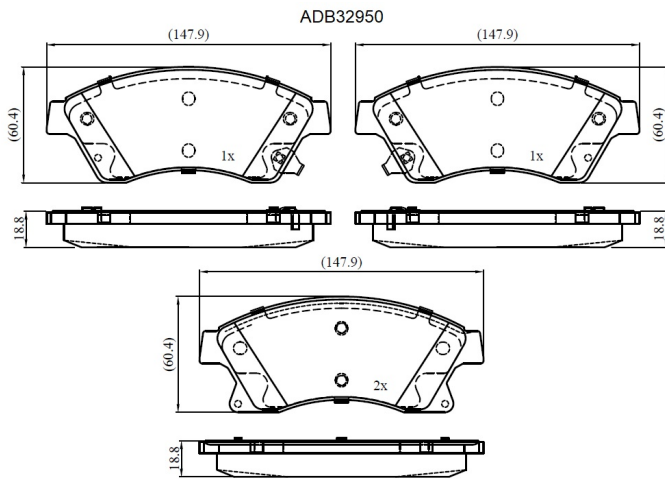

Make: VAUXHALL

Model: ASTRA Mk VI (J) Estate

Part Number: ADB32950

Vehicle Manufacturing/Engine:

Specifications

Fitting Position	:	Front
Model Date	:	2011-2015
Or. Caliper	:	
WVA	:	25031

FMSI	:
Length	:
Width	:
Thickness	: