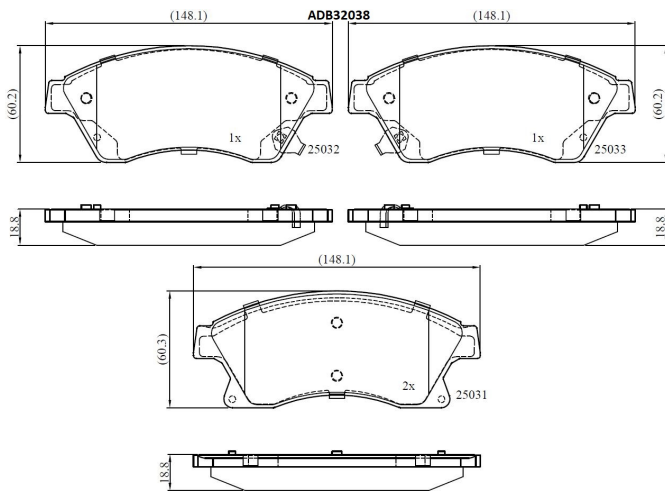

Make: VAUXHALL

Model: Astra Mk VI Saloon

Part Number: ADB32038

Vehicle Manufacturing/Engine:

Specifications

Fitting Position	:	Front
Model Date	:	06/12-
Or. Caliper	:	Bosch
WVA	:	25031, 25032,25033

FMSI	:	
Length	:	148.1
Width	:	60.3
Thickness	:	18.8