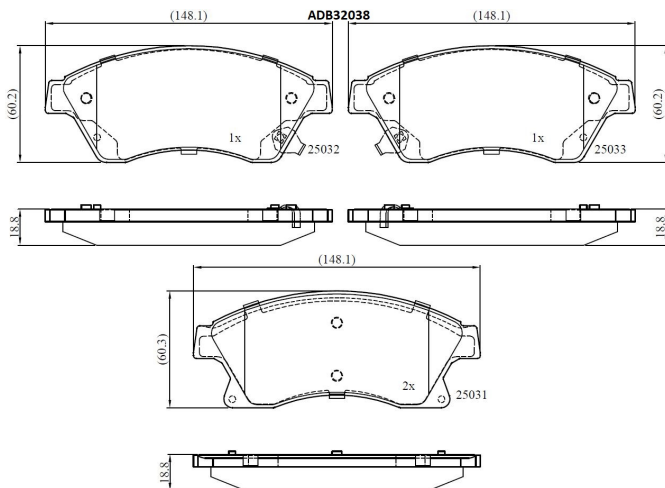

Make: VAUXHALL

Model: Astra Mk VI Saloon

Part Number: ADB32038

Vehicle Manufacturing/Engine:

Specifications

Fitting Position	:	Front
Model Date	:	06/12-
Or. Caliper	:	Bosch
WVA	:	25031, 25032, 25033

FMSI	:	
Length	:	148.1
Width	:	60.3
Thickness	:	18.8