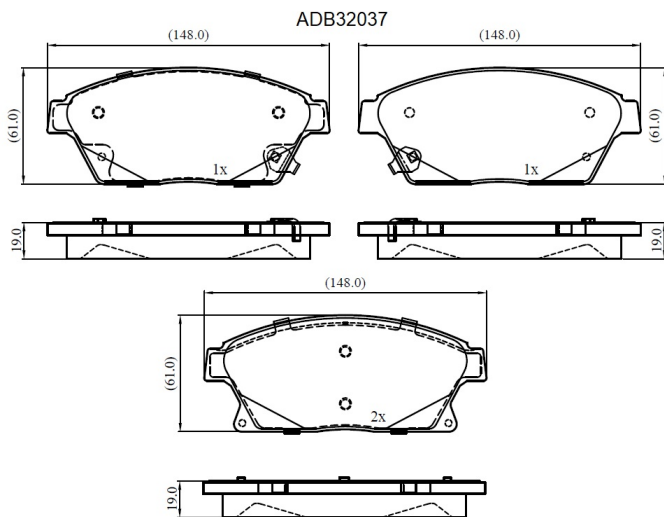

Make: VAUXHALL

Model: Astra Mk VI Sports Tourer

Part Number: ADB32037

Vehicle Manufacturing/Engine:

Specifications

Fitting Position	:	Front
Model Date	:	10/10-
Or. Caliper	:	Bosch

WVA	:	25034, 25035,25036
FMSI	:	
Length	:	148
Width	:	61
Thickness	:	19