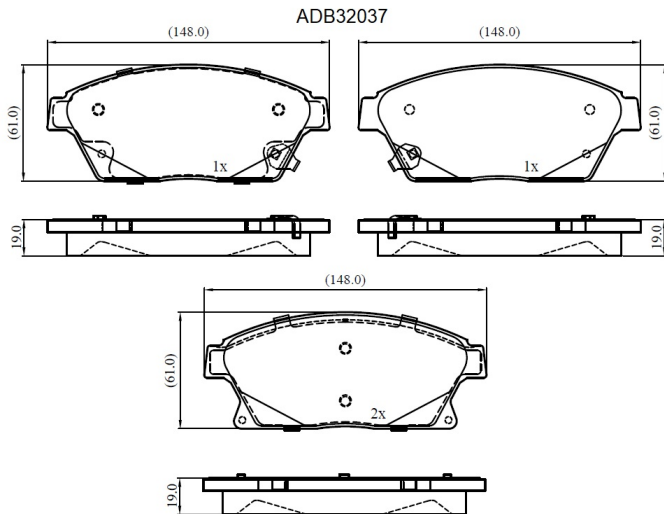

Make: VAUXHALL

Model: Astra Mk VI Sports Tourer

Part Number: ADB32037

Vehicle Manufacturing/Engine:

Specifications

Fitting Position	:	Front
Model Date	:	10/10-
Or. Caliper	:	Bosch

WVA	:	25034, 25035,25036
FMSI	:	
Length	:	148
Width	:	61
Thickness	:	19