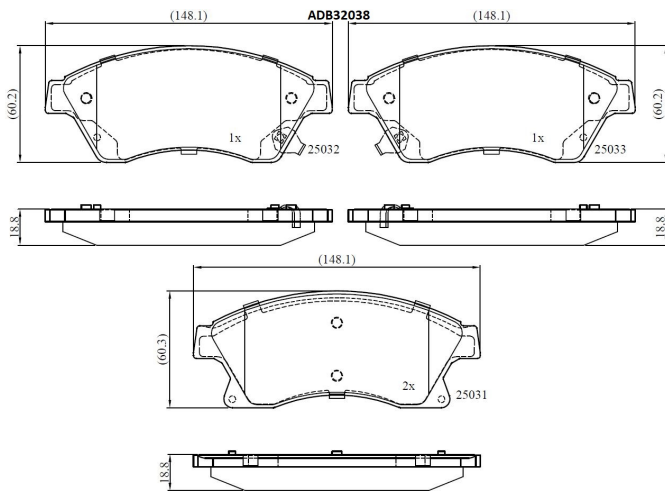

Make: VAUXHALL

Model: Astra Mk VI Sports Tourer

Part Number: ADB32038

Vehicle Manufacturing/Engine:

Specifications

Fitting Position	:	Front
Model Date	:	10/10-
Or. Caliper	:	Bosch
WVA	:	25031, 25032,25033

FMSI	:	
Length	:	148.1
Width	:	60.3
Thickness	:	18.8