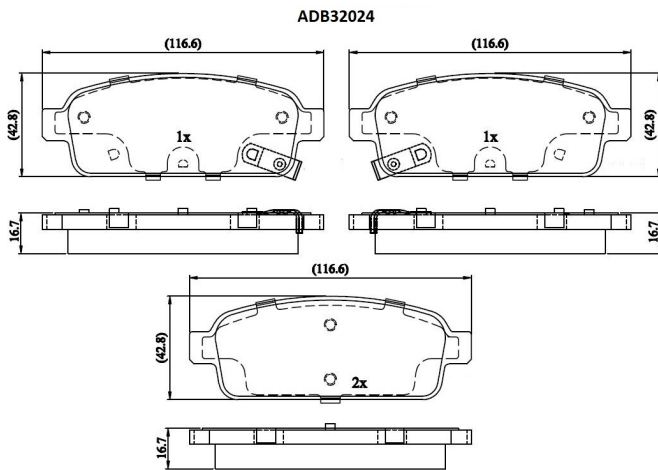

Make: VAUXHALL

Model: Astra Mk VI

Part Number: ADB32024

Vehicle Manufacturing/Engine:

Specifications

Fitting Position	:	Rear
Model Date	:	12/09-
Or. Caliper	:	Bosch
WVA	:	25096, 25097, 25098

FMSI	:	
Length	:	116.6
Width	:	42.8
Thickness	:	16.7