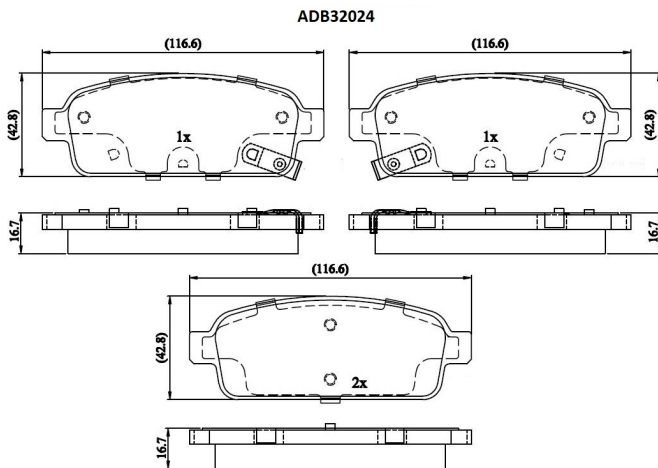

Make: VAUXHALL

Model: Astra Mk VI

Part Number: ADB32024

Vehicle Manufacturing/Engine:

Specifications

Fitting Position	:	Rear
Model Date	:	08/11-
Or. Caliper	:	Bosch
WVA	:	25096, 25097,25098

FMSI	:	
Length	:	116.6
Width	:	42.8
Thickness	:	16.7