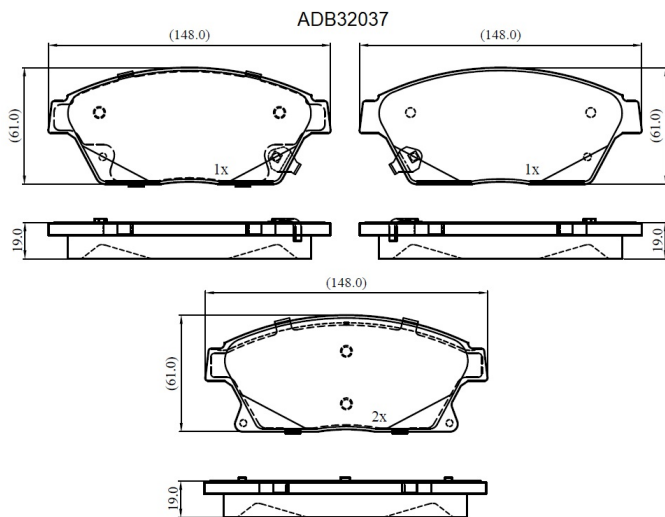

Make: VAUXHALL

Model: Astra Mk VI

Part Number: ADB32037

Vehicle Manufacturing/Engine:

Specifications

Fitting Position	:	Front
Model Date	:	12/09-
Or. Caliper	:	Bosch

WVA	:	25034, 25035,25036
FMSI	:	
Length	:	148
Width	:	61
Thickness	:	19