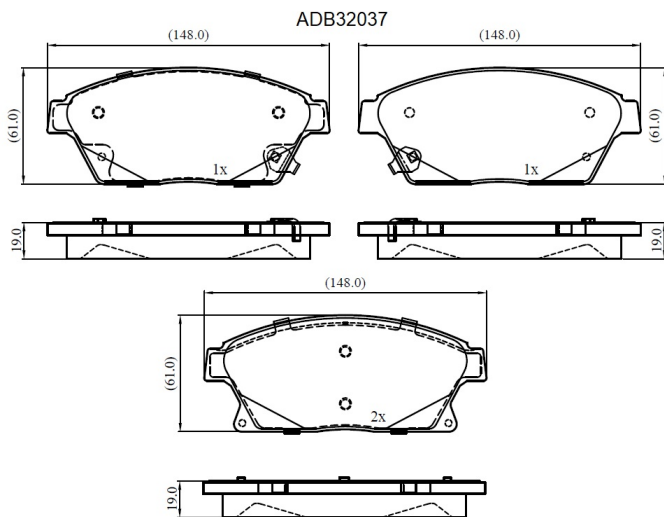

Make: VAUXHALL

Model: Astra Mk VI

Part Number: ADB32037

Vehicle Manufacturing/Engine:

Specifications

Fitting Position	:	Front
Model Date	:	08/11-
Or. Caliper	:	Bosch

WVA	:	25034, 25035,25036
FMSI	:	
Length	:	148
Width	:	61
Thickness	:	19