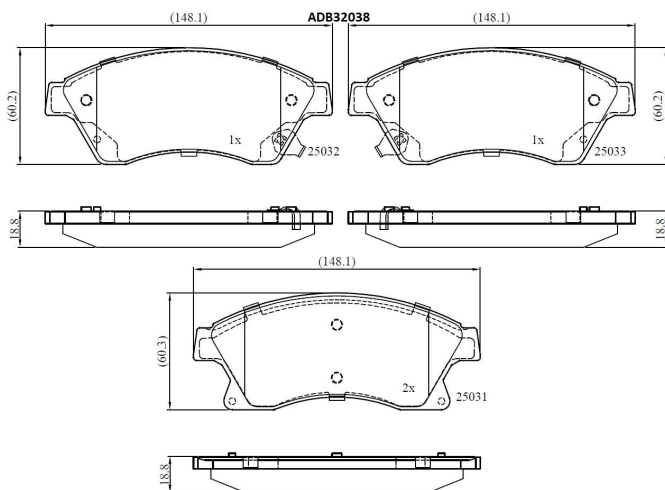

Make: VAUXHALL

Model: Astra Mk VI

Part Number: ADB32038

Vehicle Manufacturing/Engine:

Specifications

Fitting Position	:	Front
Model Date	:	12/09-
Or. Caliper	:	Bosch
WVA	:	25031, 25032,25033

FMSI	:	
Length	:	148.1
Width	:	60.3
Thickness	:	18.8