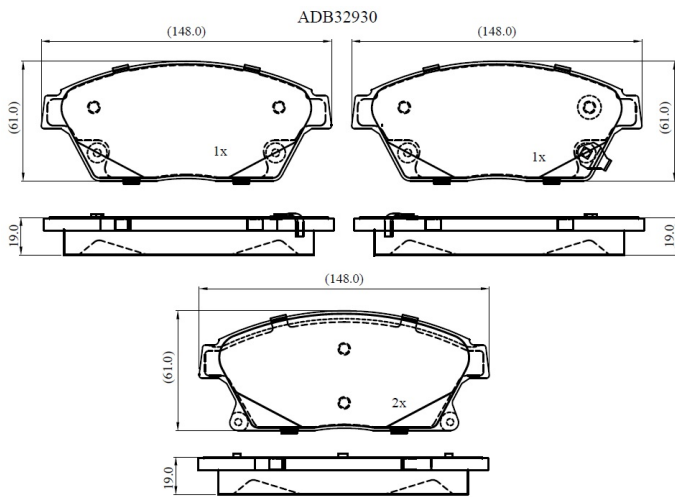

Make: VAUXHALL

Model: Astra Mk VI

Part Number: ADB32930

Vehicle Manufacturing/Engine:

Specifications

Fitting Position	:	Front
Model Date	:	2012-2015
Or. Caliper	:	
WVA	:	25034

FMSI	:
Length	:
Width	:
Thickness	: