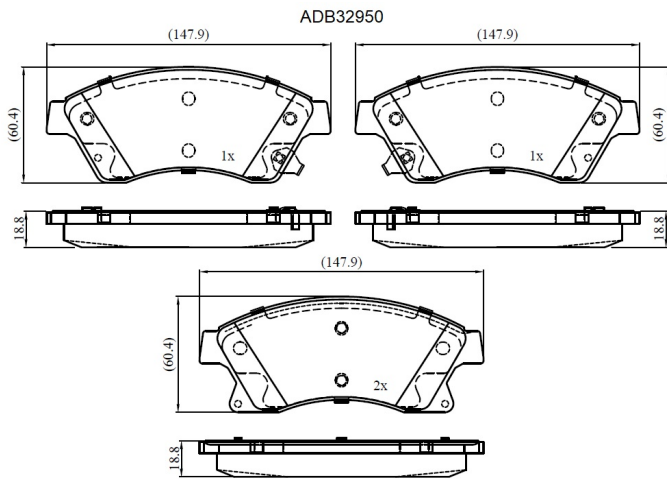

Make: VAUXHALL

Model: Astra Mk VI

Part Number: ADB32950

Vehicle Manufacturing/Engine:

Specifications

Fitting Position	:	Front
Model Date	:	2009-2015
Or. Caliper	:	
WVA	:	25031

FMSI	:
Length	:
Width	:
Thickness	: