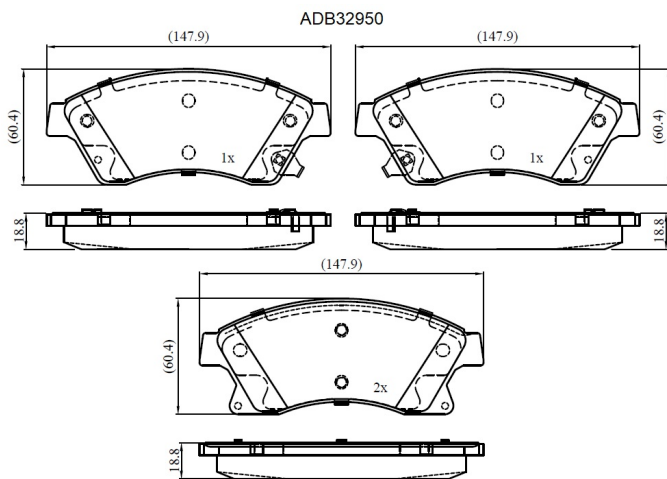

Make: VAUXHALL

Model: Astra Mk VI

Part Number: ADB32950

Vehicle Manufacturing/Engine:

Specifications

Fitting Position	:	Front
Model Date	:	2009-2015
Or. Caliper	:	
WVA	:	25031

FMSI	:
Length	:
Width	:
Thickness	: