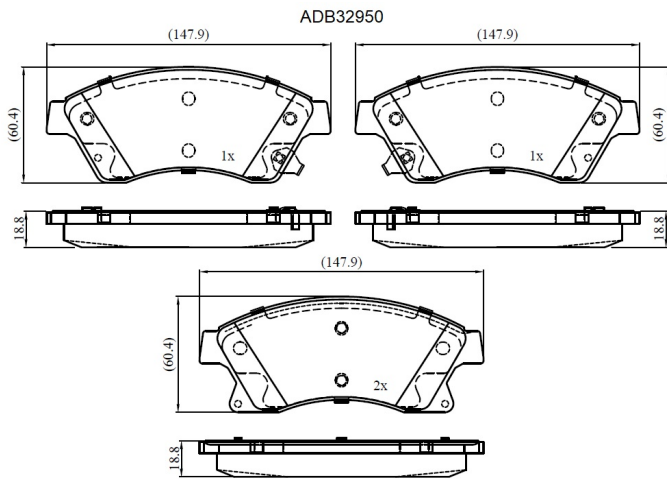

Make: VAUXHALL

Model: Astra Mk VI

Part Number: ADB32950

Vehicle Manufacturing/Engine:

Specifications

Fitting Position	:	Front
Model Date	:	2013-2015
Or. Caliper	:	
WVA	:	25031

FMSI	:
Length	:
Width	:
Thickness	: