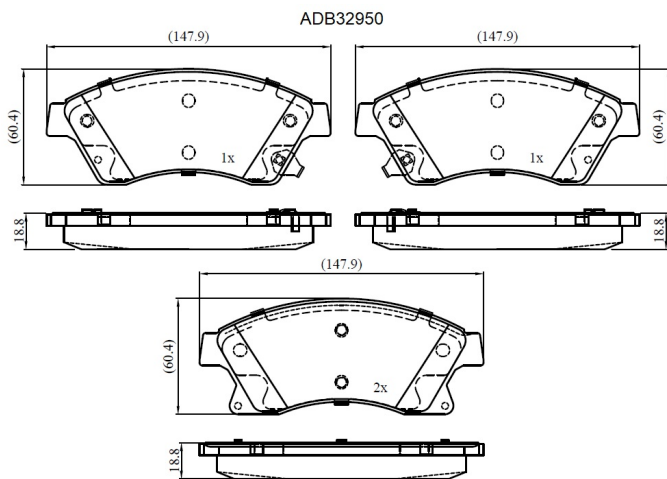

Make: VAUXHALL

Model: Astra Mk VI

Part Number: ADB32950

Vehicle Manufacturing/Engine:

Specifications

Fitting Position	:	Front
Model Date	:	2012-2015
Or. Caliper	:	
WVA	:	25031

FMSI	:
Length	:
Width	:
Thickness	: