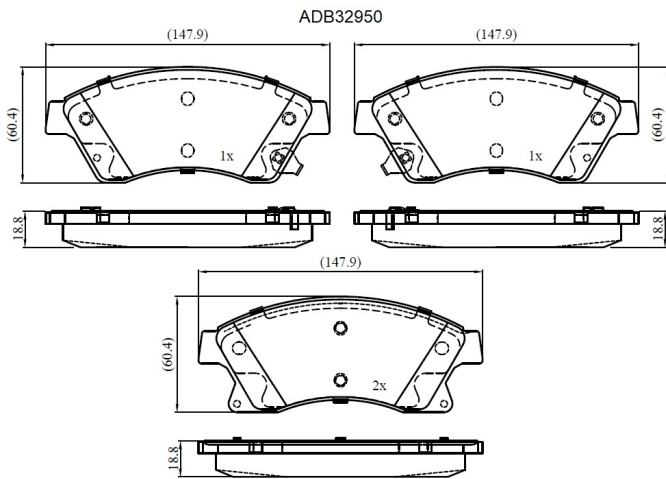

Make: VAUXHALL

Model: Astra Mk VI

Part Number: ADB32950

Vehicle Manufacturing/Engine:

Specifications

Fitting Position	:	Front
Model Date	:	2010-2015
Or. Caliper	:	
WVA	:	25031

FMSI	:
Length	:
Width	:
Thickness	: