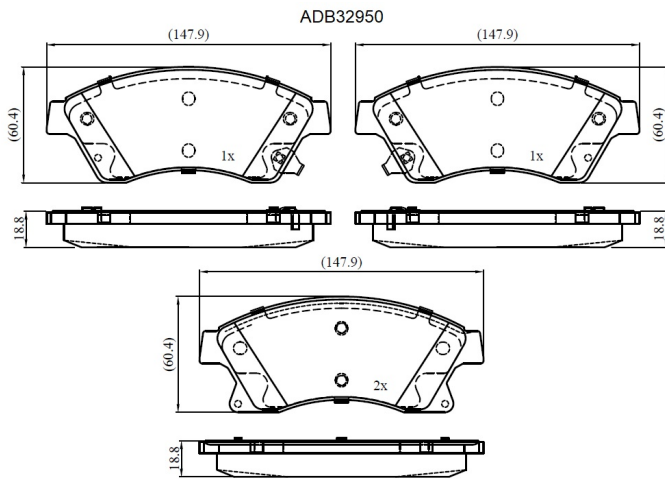

Make: VAUXHALL

Model: Astra Mk VI

Part Number: ADB32950

Vehicle Manufacturing/Engine:

Specifications

Fitting Position	:	Front
Model Date	:	2011-2015
Or. Caliper	:	
WVA	:	25031

FMSI	:
Length	:
Width	:
Thickness	: