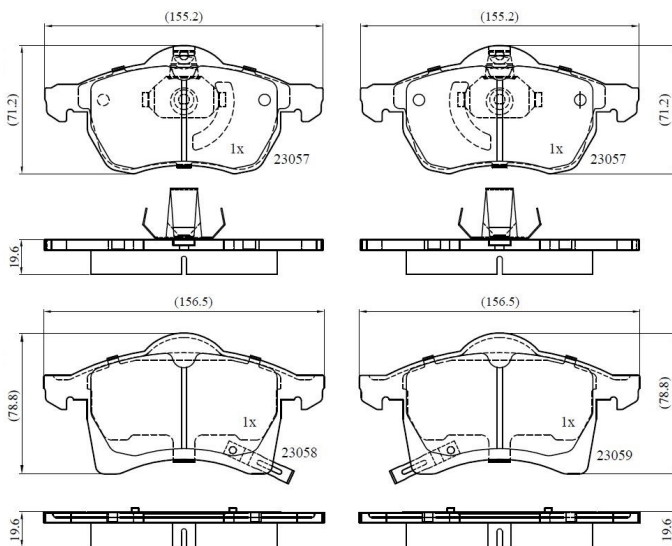

Make: VAUXHALL

Model: Astra Van (07/98->)

Part Number: ADB3583

Vehicle Manufacturing/Engine:

ADB3583

Specifications

Fitting Position	:	Front
Model Date	:	07/98->

Or. Caliper	:	Ate
WVA	:	2,31,16,23,060
FMSI	:	
Length	:	156.4/155.2
Width	:	78.6/71.2
Thickness	:	19.6