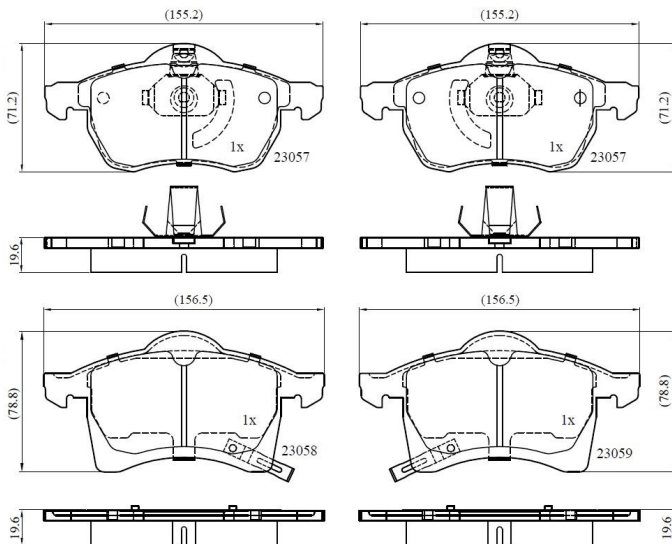

Make: VAUXHALL

Model: Astra Van (07/98->)

Part Number: ADB3583

Vehicle Manufacturing/Engine:

ADB3583

Specifications

Fitting Position	:	Front
Model Date	:	07/98->

Or. Caliper	:	Ate
WVA	:	2,31,16,23,060
FMSI	:	
Length	:	156.4/155.2
Width	:	78.6/71.2
Thickness	:	19.6