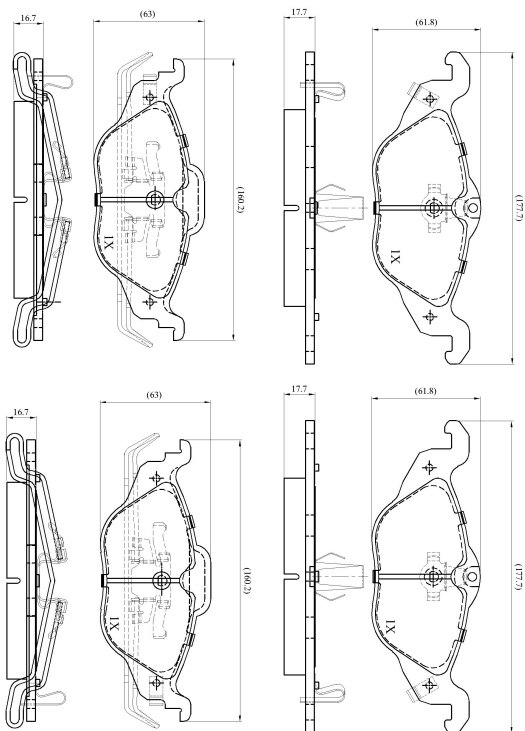

**Make: VAUXHALL**

**Model: Astra Van (07/98->)**

**Part Number: ADB3584**

**Vehicle Manufacturing/Engine:**

ADB3584

## Specifications

<b>Fitting Position</b>	:	Front
<b>Model Date</b>	:	07/98->
<b>Or. Caliper</b>	:	Ate
<b>WVA</b>	:	23063
<b>FMSI</b>	:	
<b>Length</b>	:	177.7/160.2
<b>Width</b>	:	61.8/63.0
<b>Thickness</b>	:	17.7/16.7